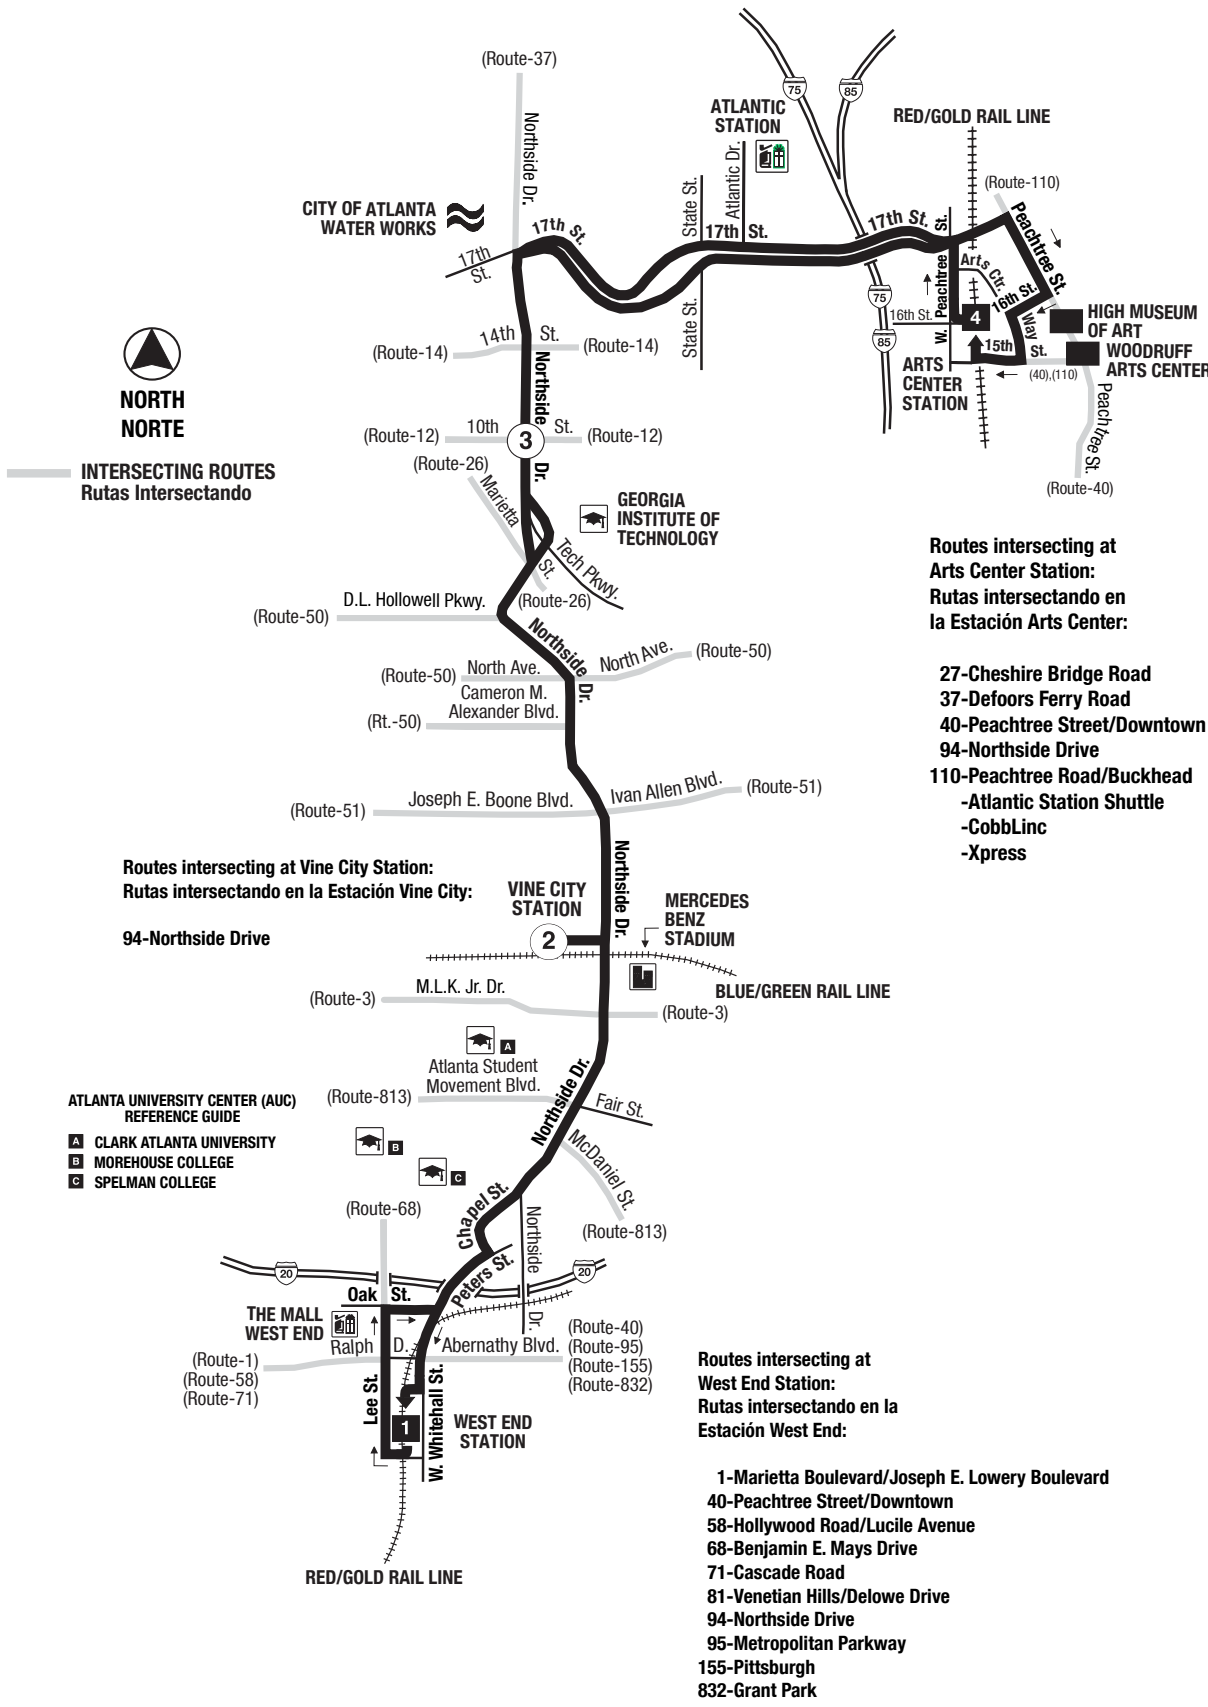

Routes intersecting at Arts Center Station: Rutas intersectando en la Estación Arts Center:

27-Cheshire Bridge Road
37-Defours Ferry Road
40-Peachtree Street/Downtown
94-Northside Drive
110-Peachtree Road/Buckhead
Atlantic Station Shuttle
CobbLinc
Xpress

Routes intersecting at Vine City Station: Rutas intersectando en la Estación Vine City:

Routes intersecting at West End Station: Rutas intersectando en la Estación West End:

1-Marietta Boulevard/Joseph E. Lowery Boulevard
40-Peachtree Street/Downtown
58-Hollywood Road/Lucile Avenue
68-Benjamin E. Mays Drive
71-Cascade Road
81-Venetian Hills/Delowe Drive
94-Northside Drive
95-Metropolitan Parkway
155-Pittsburgh
832-Grant Park

94 MONDAY THRU FRIDAY - DE LUNES A VIERNES

Times given for each bus trip from beginning to end of route. Read down for times at specific locations. Horarios para cada viaje de autobús desde el principio hasta el fin del trayecto. Lea los horarios para localidades específicas de arriba hacia abajo.