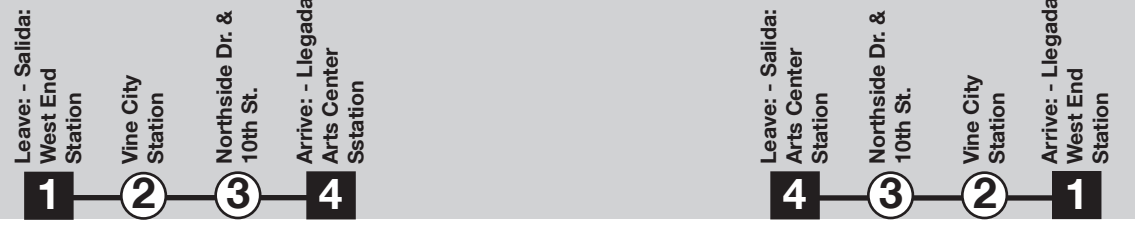

94 SATURDAY, SUNDAY & HOLIDAY - SABADO, DOMINGO Y DIAS FESTIVOS

Table with columns for NORTHBOUND - DIRECCION NORTE and SOUTHBOUND - DIRECCION SUR, listing departure and arrival times for various stations on weekends.

All trips are Lift Equipped. Tenemos levante motorizado en todos los autobuses. P.M. times are shown in Bold - Tiempo P.M. está en letras negras.

COMO USAR ESTE HORARIO/ITINERARIO DE MARTA. TRANSFERENCIA. PASAJES. LOS SIMBOLOS DE LOS PUNTOS DE HORARIO Y SU SIGNIFICADO (EN EL HORARIO/ITINERARIO).

HOW TO USE THIS MARTA TIMETABLE. TRANSFERS. TIME POINT SYMBOLS AND THEIR MEANING (ON TIMETABLE). FARES.

TRANSFERS. For more information, call: 404-848-5000 - TTY: 404-848-5665. For information regarding scheduling, service alerts, and more, go to www.itsmarta.com.