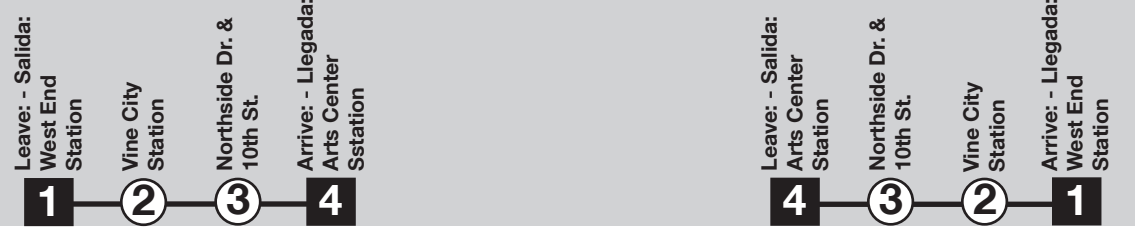

Table with columns for NORTHBOUND - DIRECCION NORTE and SOUTHBOUND - DIRECCION SUR, listing departure and arrival times for various stations.

All trips are Lift Equipped. Tenemos levante motorizado en todos los autobuses. P.M. times are shown in Bold - Tiempo P.M. está en letras negras.